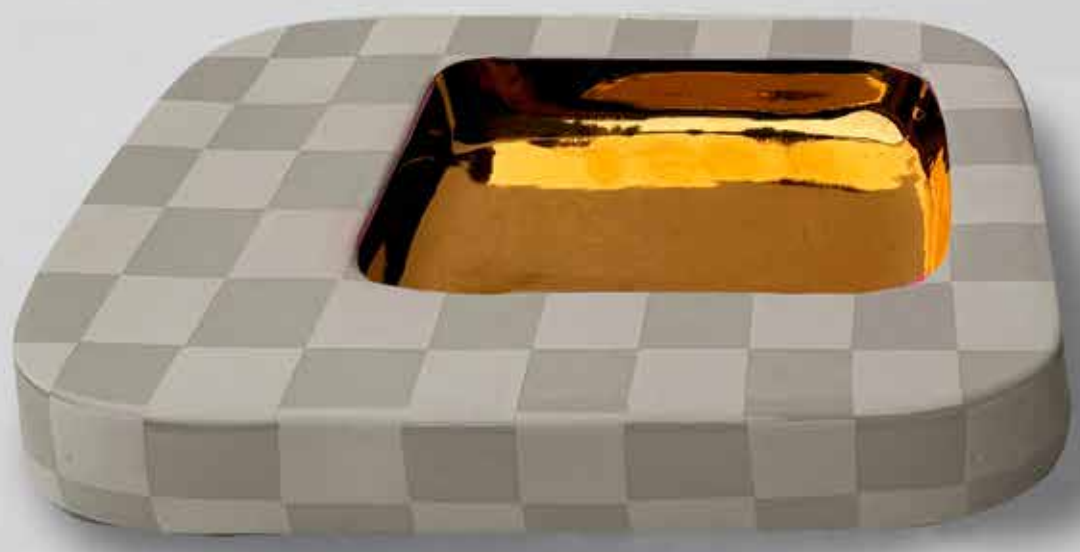

WE ARE SCULPTURAL

22K GOLD

ICONIC PATTERN

WE ARE ART

GRAPHIC+DESIGN

WE ARE CHARMING

WE ARE VINTAGE

WE ♥ ANIMALS

COLOR SPIKE

NEUTRAL VIBES

CREAMY & DREAMY

MADE BY HAND

GLAM

ART OF TABLE

FORM+FUNCTION

ART OF BATH