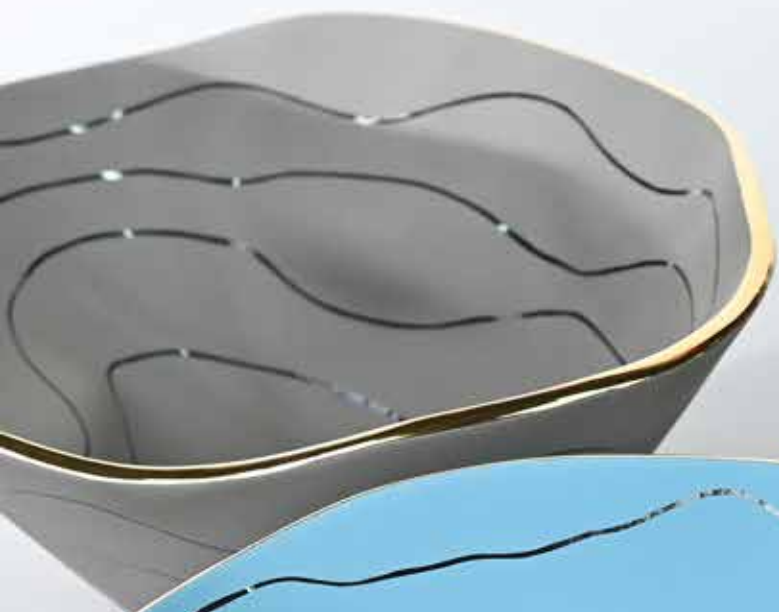

Available in **12 colors.**

ALL ABOUT COLOR

BY THE WATER

OLIVE BRANCH

WE ARE BOLD

MATTE+GLOSSY

SGRAFITTO LINES

WE ARE PRETTY

WE ARE SCULPTURAL

22K GOLD

ICONIC PATTERN

WE ARE ART

GRAPHIC+DESIGN

WE ARE CHARMING

WE ARE VINTAGE

WE ♥ ANIMALS