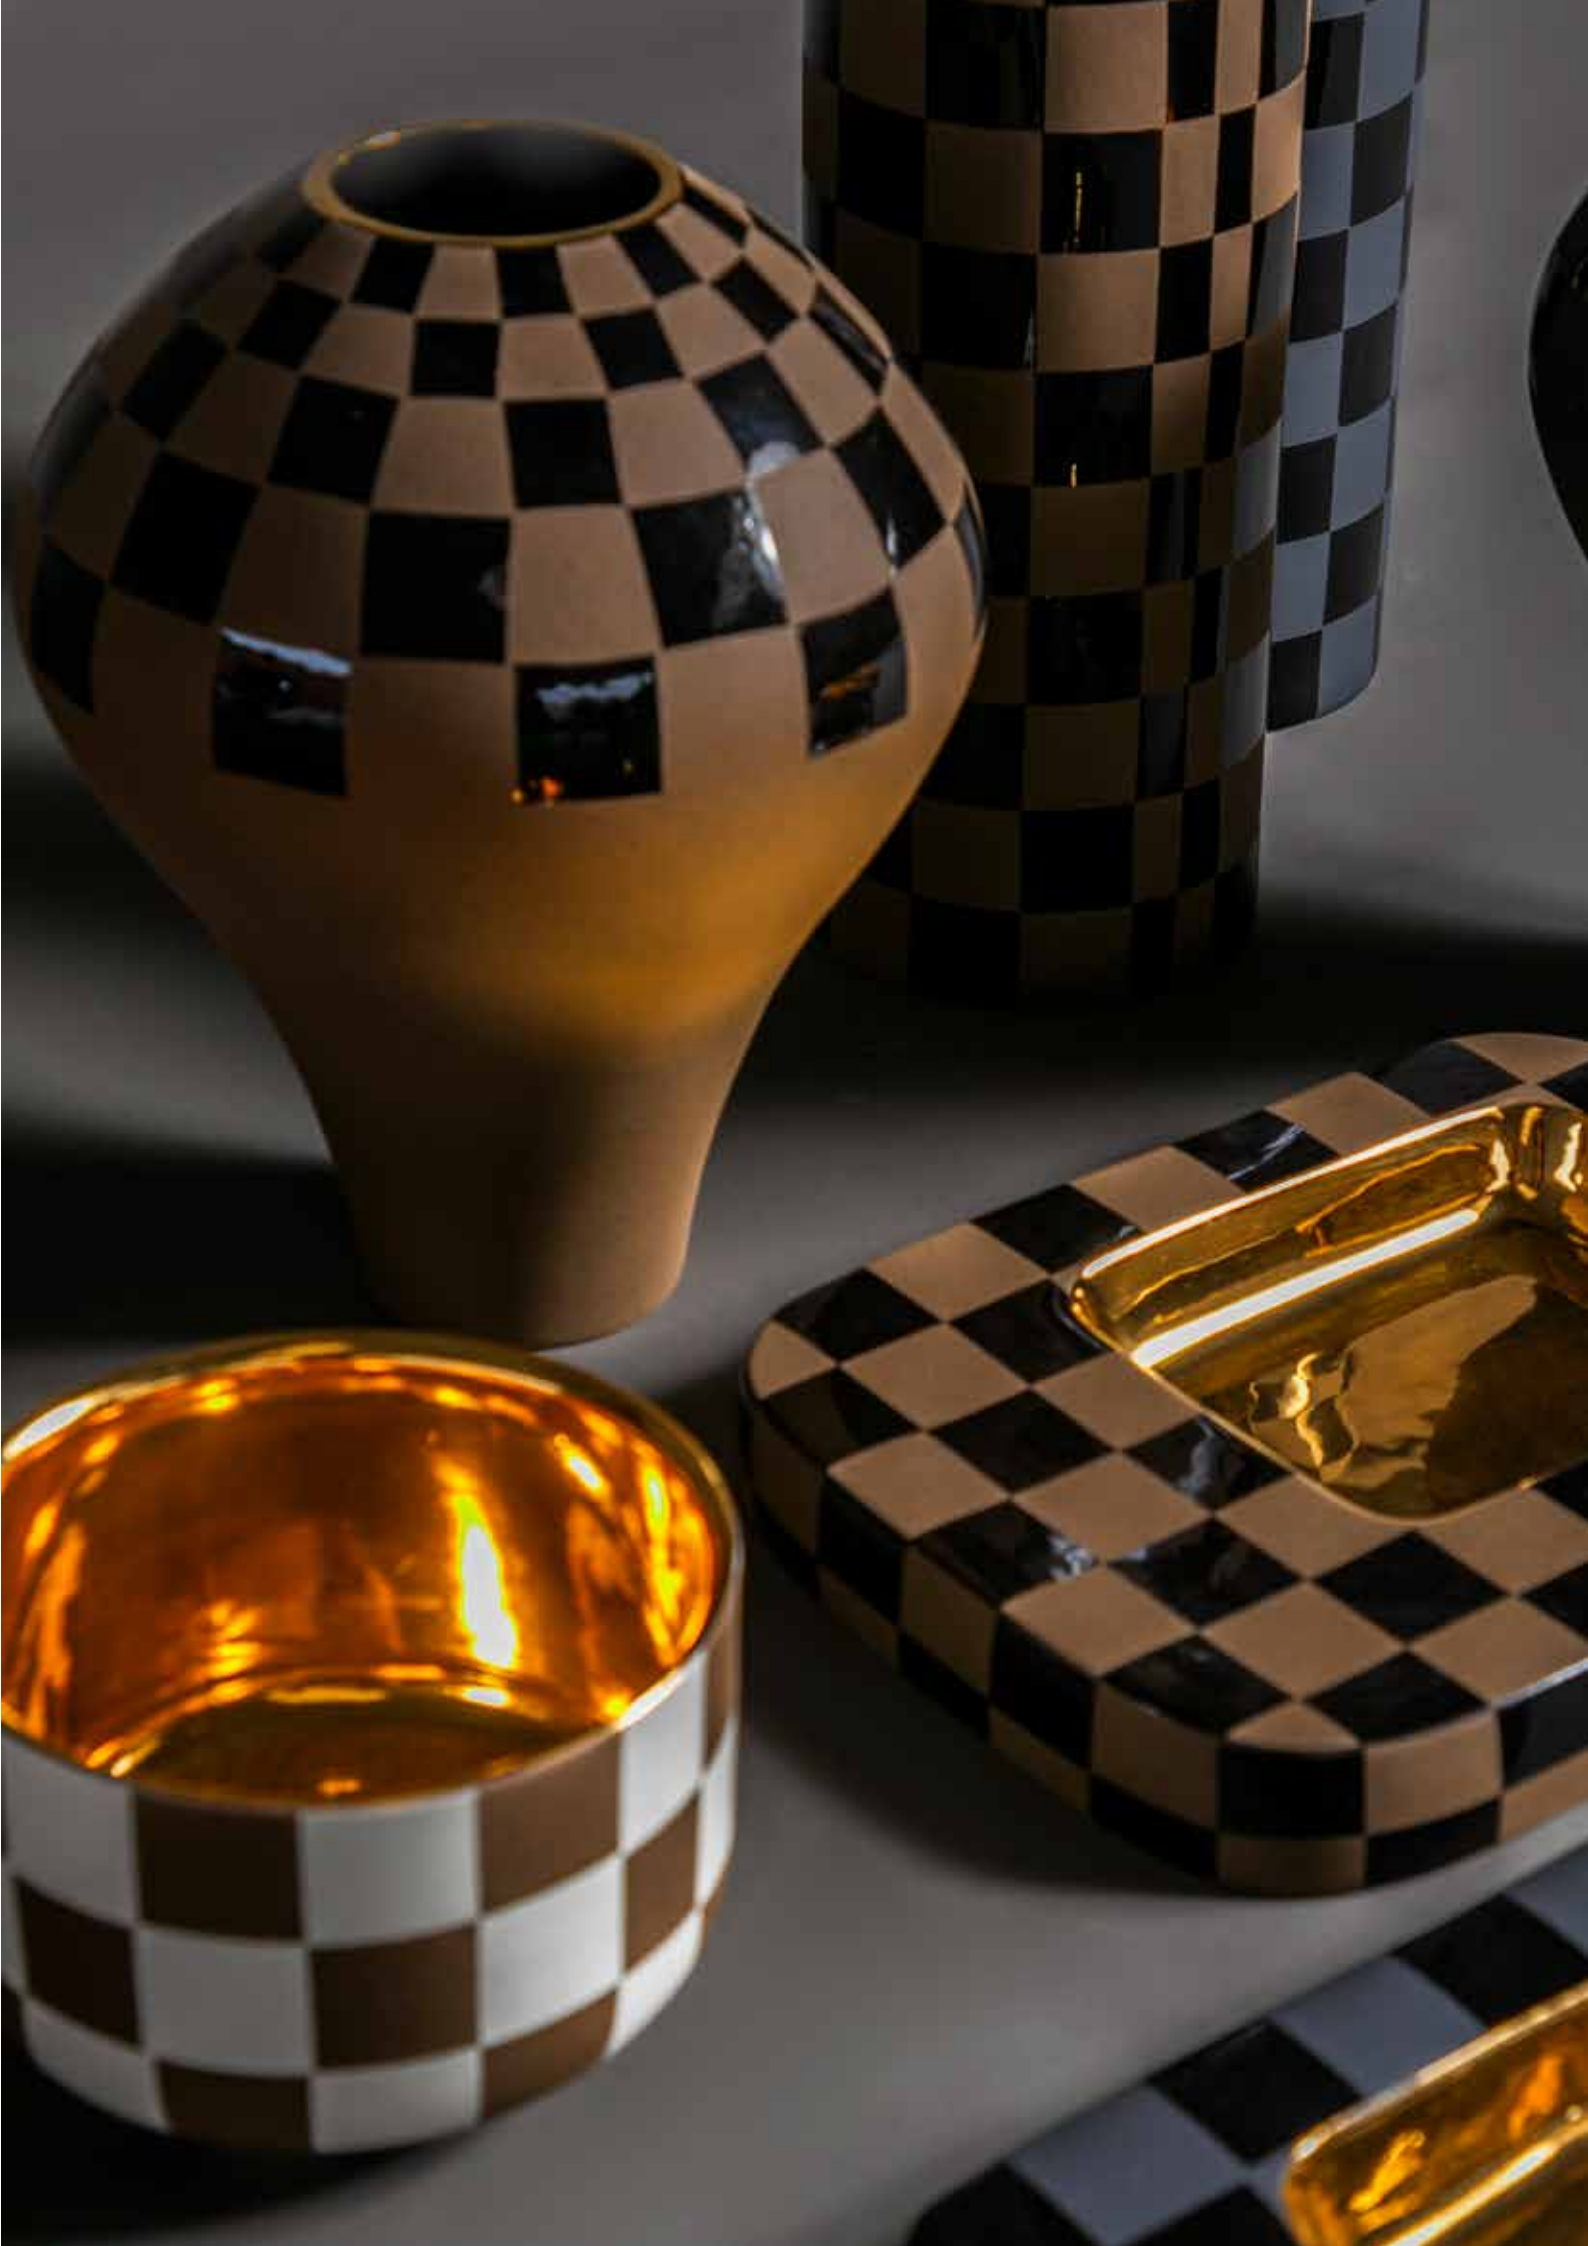

Available in **12 colors.**

ALL ABOUT COLOR

BY THE WATER

OLIVE BRANCH

WE ARE BOLD

MATTE+GLOSSY

SGRAFITTO LINES

WE ARE PRETTY

WE ARE SCULPTURAL

22K GOLD

ICONIC PATTERN

WE ARE ART

GRAPHIC+DESIGN

WE ARE CHARMING

WE ARE VINTAGE

WE ♥ ANIMALS